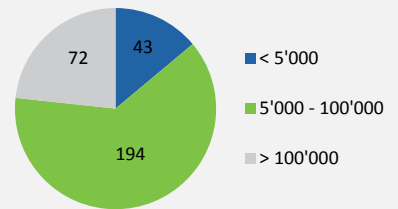

Status of the eea in Germany

Currently, 309 municipalities and districts are participating in the eea. Of these municipalities, which have a total population of more than 21 million people, 192 have received the European Energy Award and 47 the European Energy Award Gold.

Compared to the average German municipality, eea municipalities enjoy various advantages including increased energy efficiency, higher savings in CO₂ emissions and greater capacity to generate energy from renewable sources. In addition, eea municipalities benefit from recognizable savings in energy costs and improved internal administrative cooperation that allows for more effective planning and successful implementation of associated activities. Thanks to these key advantages, eea municipalities are equipped with superior capacities and capabilities to carry out sustainable energy and climate policies. The eea programme as well as its instruments and networks are continuously developed further at all local levels (communities, cities, municipal unions, counties and regions).

Figures

Number of municipalities	
- participating in total	309
- awarded eea	192
- awarded eea Gold	47
Population involved	> 21.3 m
1st eea award	2003
1st eea Gold award	2005
Status beginning of 2018	

Participating municipalities by number of inhabitants:

National office

Bundesgeschäftsstelle
European Energy Award
Mr Leonard Meyer
lmeyer@european-energy-award.de
Phone: +49 30 390 42 57

www.european-energy-award.de

Construction of the Bioenergy Park in Saerbeck in 2013. Saerbeck (7,069 inhabitants) has been eea Gold certified since 2010.